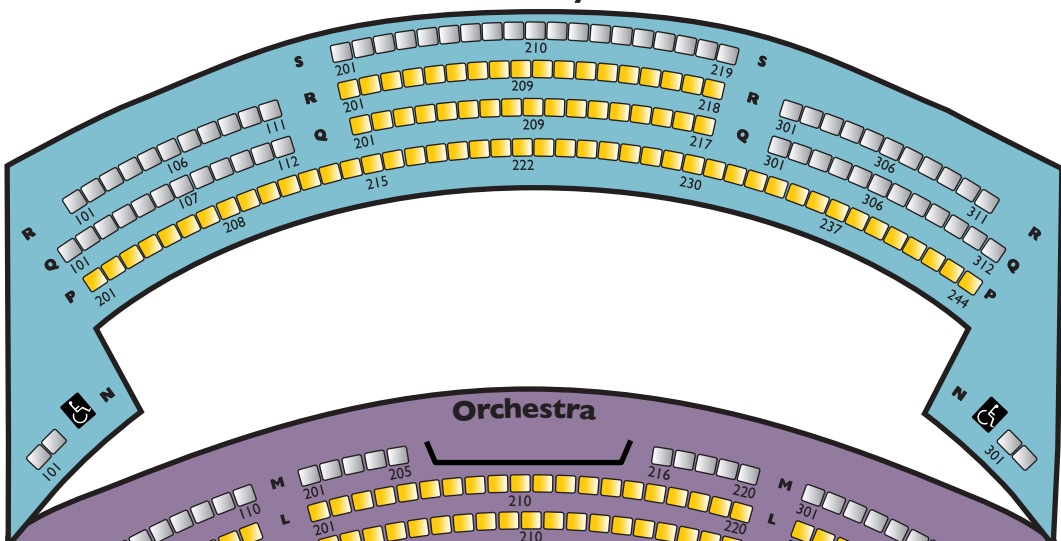

# LEWIS FAMILY PLAYHOUSE SEATING CHART

## Balcony

## Orchestra

## STAGE

-  Gold Level
-  Silver Level

APRON SEATING AVAILABLE FOR SELECT PERFORMANCES,  
PLEASE REFER TO THE SHOW DESCRIPTION FOR AVAILABILITY