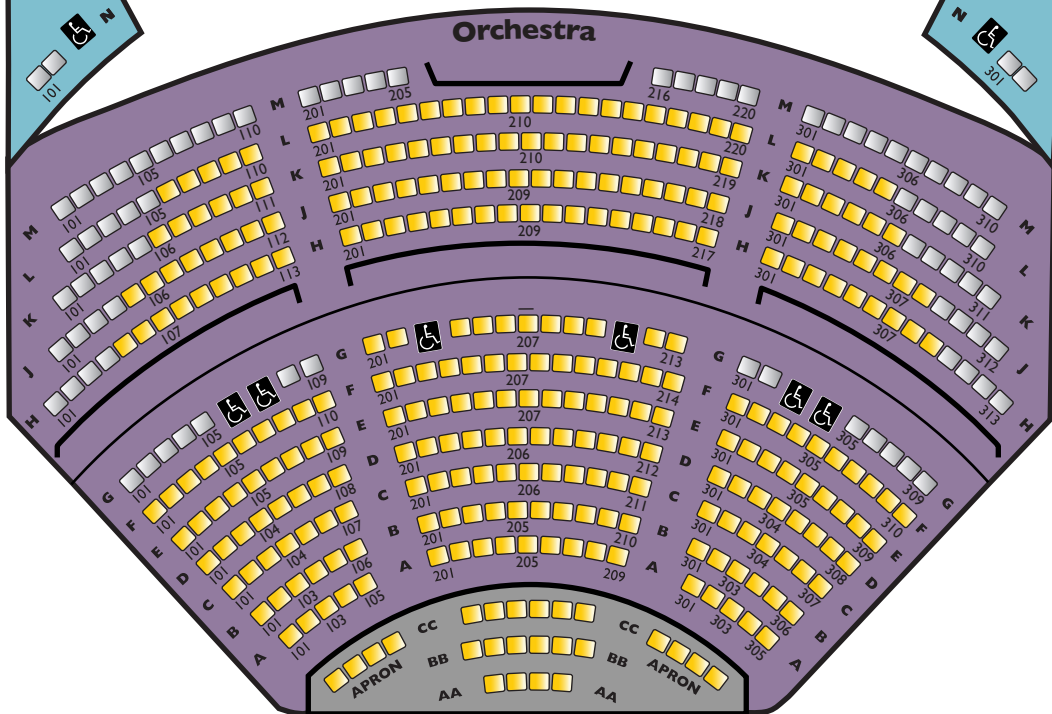

# LEWIS FAMILY PLAYHOUSE SEATING CHART

## Balcony

## Orchestra

## STAGE

-  Gold Level
-  Silver Level

APRON SEATING AVAILABLE FOR SELECT PERFORMANCES,  
PLEASE REFER TO THE SHOW DESCRIPTION FOR AVAILABILITY